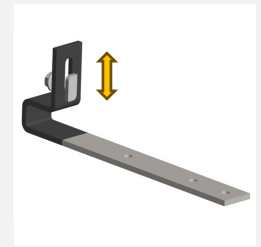

Crochets compatibles