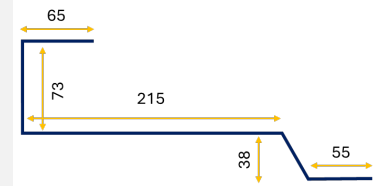

Crochet compatible